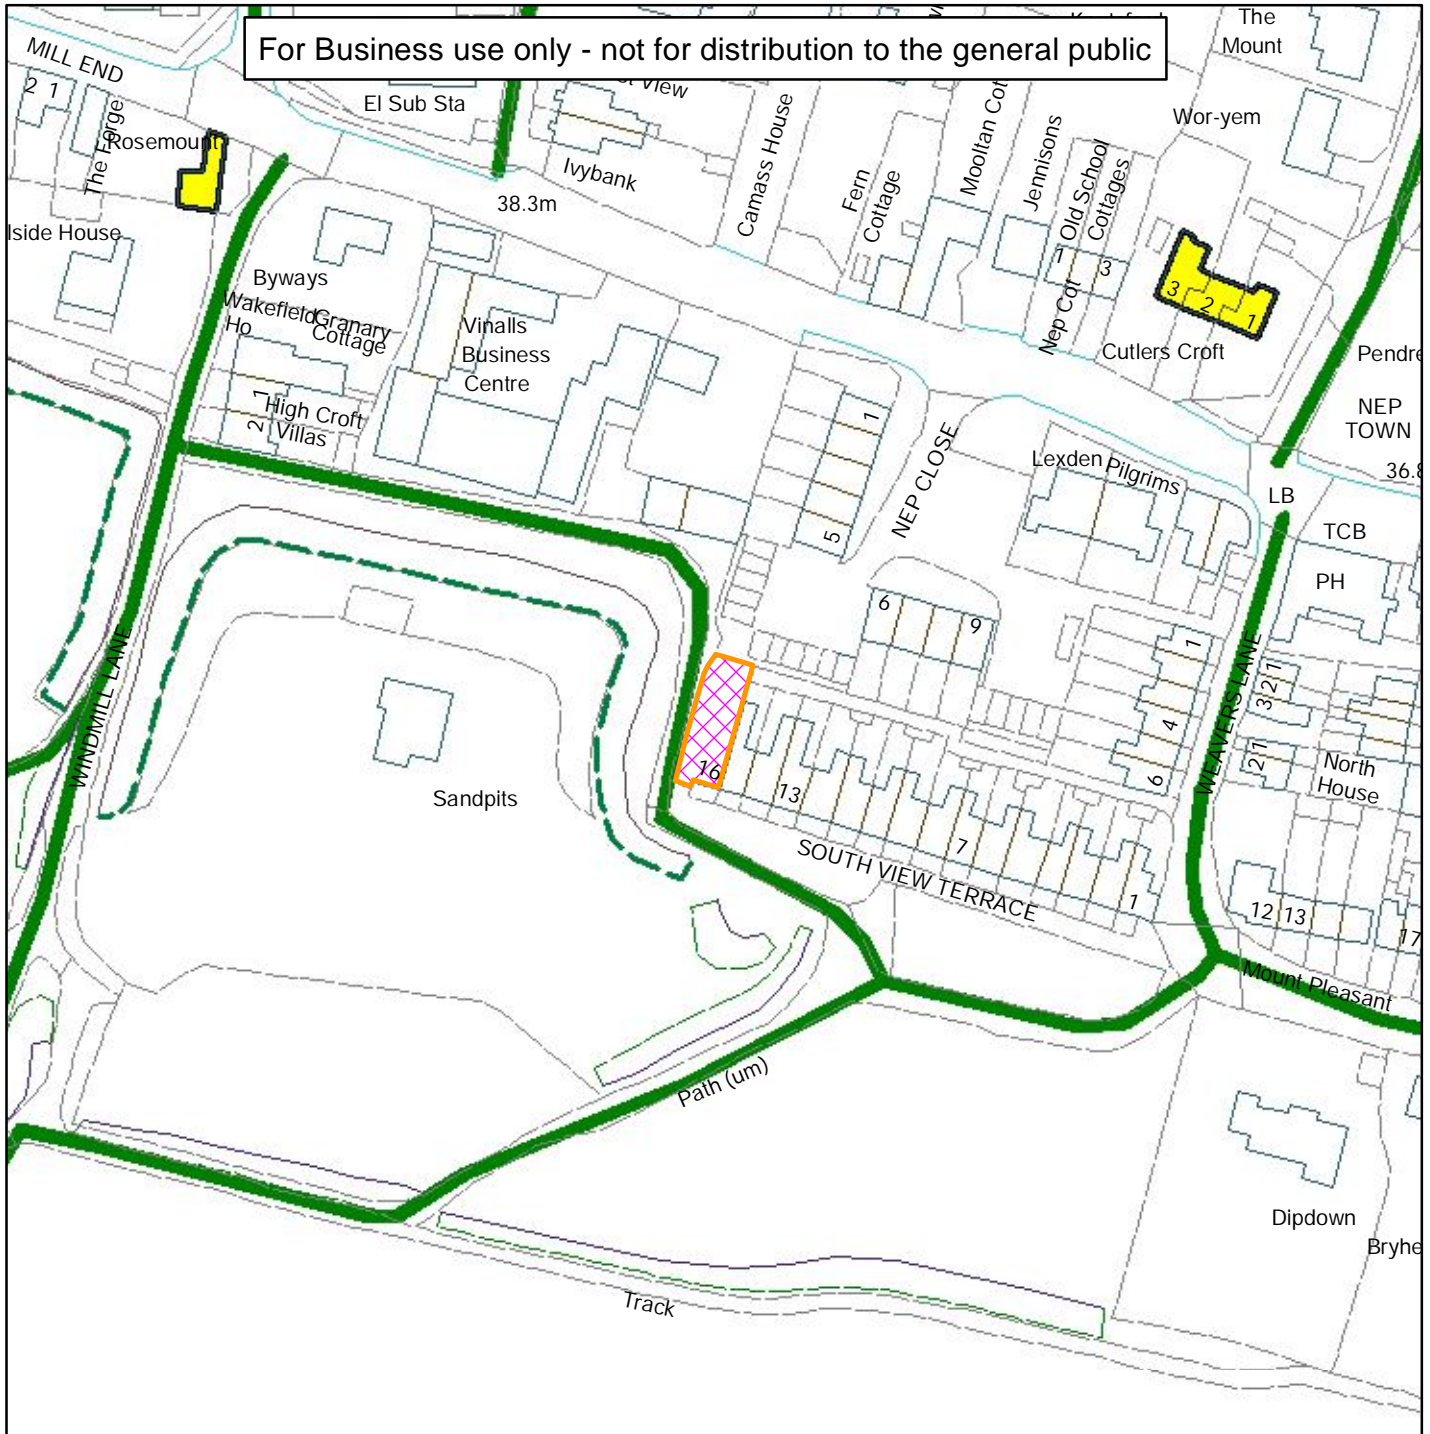

16 Southview Terrace

For Business use only - not for distribution to the general public

Scale: 1:1,250

Reproduced from the Ordnance Survey map with permission of the Controller of Her Majesty's Stationery Office © Crown Copyright 2012.

Unauthorised reproduction infringes Crown Copyright and may lead to prosecution or civil proceedings.

Organisation	Horsham District Council
Department	
Comments	
Date	09/03/2017
MSA Number	100023865